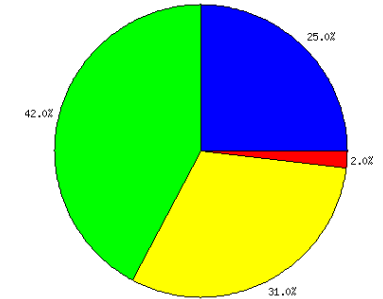

Started at 19:01:20, Duration 00:59:49
 Average Acceptant Duration 5.52
 MAX Number of People in Conference 1192

Answered Calls

Name	Number
Selects For Event	74,876
Accepts	4,368
TF Calls	50
Toll Inbound Calls	0
Answering Machines	30,090
Declines	13,007
Total Answered Calls	47,465
Talked	10
Speaker Queue	39
Screeener Queue	51
WEB Participants	4

In Conference NOW / Conference Minutes

Polling Questions

1 What area in Broward County do you live in?

ID	Answer	Responded	% of total
1	East of I-95	50	25
2	Between I-95 and University Drive	83	42
3	West of University Drive	62	31
4	Don't live in Broward County	3	2