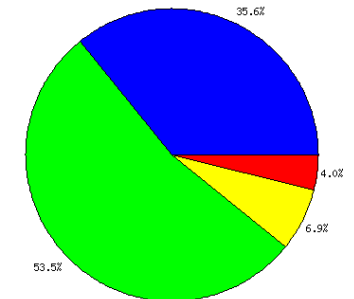

2 What is the biggest transportation problem in Broward County

ID	Answer	Responded	% of total
1	Lack of Transportation Options	38	36
2	Traffic Congestion	58	54
3	Unsafe Conditions	7	7
4	Lack of Roadway Maintenance	4	4