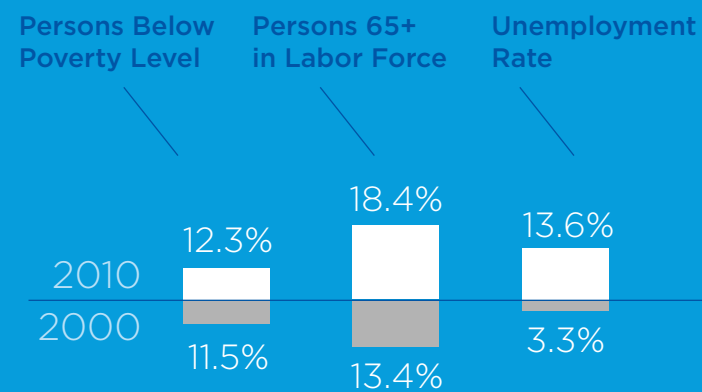

# MOVE PEOPLE

To better move people around Broward we need to first identify who we are moving. The snapshot below helps us identify growing trends in our community and better assess their transportation needs as they continue to grow and change.

Persons Per Household

Mean Travel Time To Work (Minutes)

# CREATE JOBS

The jobs outlook in this region has changed the most dramatically in the last decade. As the labor force has increased, so has the number of people who live below the poverty line. Broward's growing labor force is the life blood of this region.