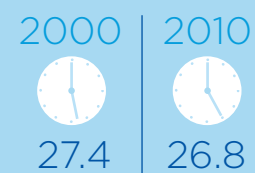

# MOVE PEOPLE

To better move people around Broward we need to first identify who we are moving. The snapshot below helps us identify growing trends in our community and better assess their transportation needs as they continue to grow and change.

Persons Per Household

Mean Travel Time To Work (Minutes)