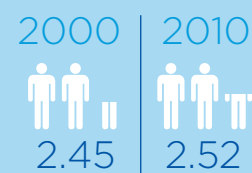

# MOVE PEOPLE

To better move people around Broward we need to first identify who we are moving. The snapshot below helps us identify growing trends in our community and better assess their transportation needs as they continue to grow and change.

Persons Per Household

Mean Travel Time To Work (Minutes)