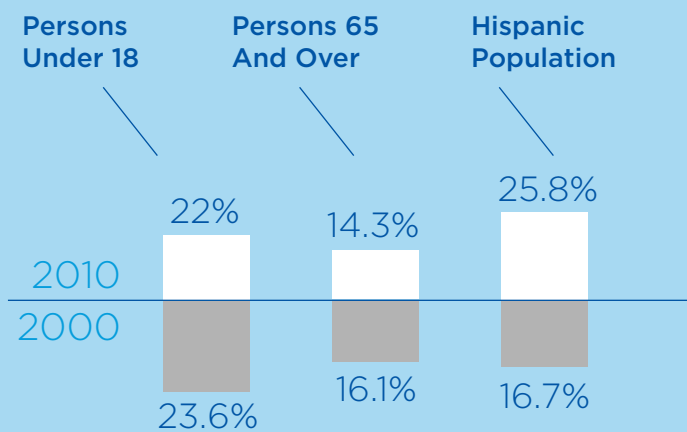

# MOVE PEOPLE

To better move people around Broward we need to first identify who we are moving. The snapshot below helps us identify growing trends in our community and better assess their transportation needs as they continue to grow and change.

Persons Per Household

Mean Travel Time To Work (Minutes)

# CREATE JOBS

The jobs outlook in this region has changed the most dramatically in the last decade. As the labor force has increased, so has the number of people who live below the poverty line. Broward's growing labor force is the life blood of this region.