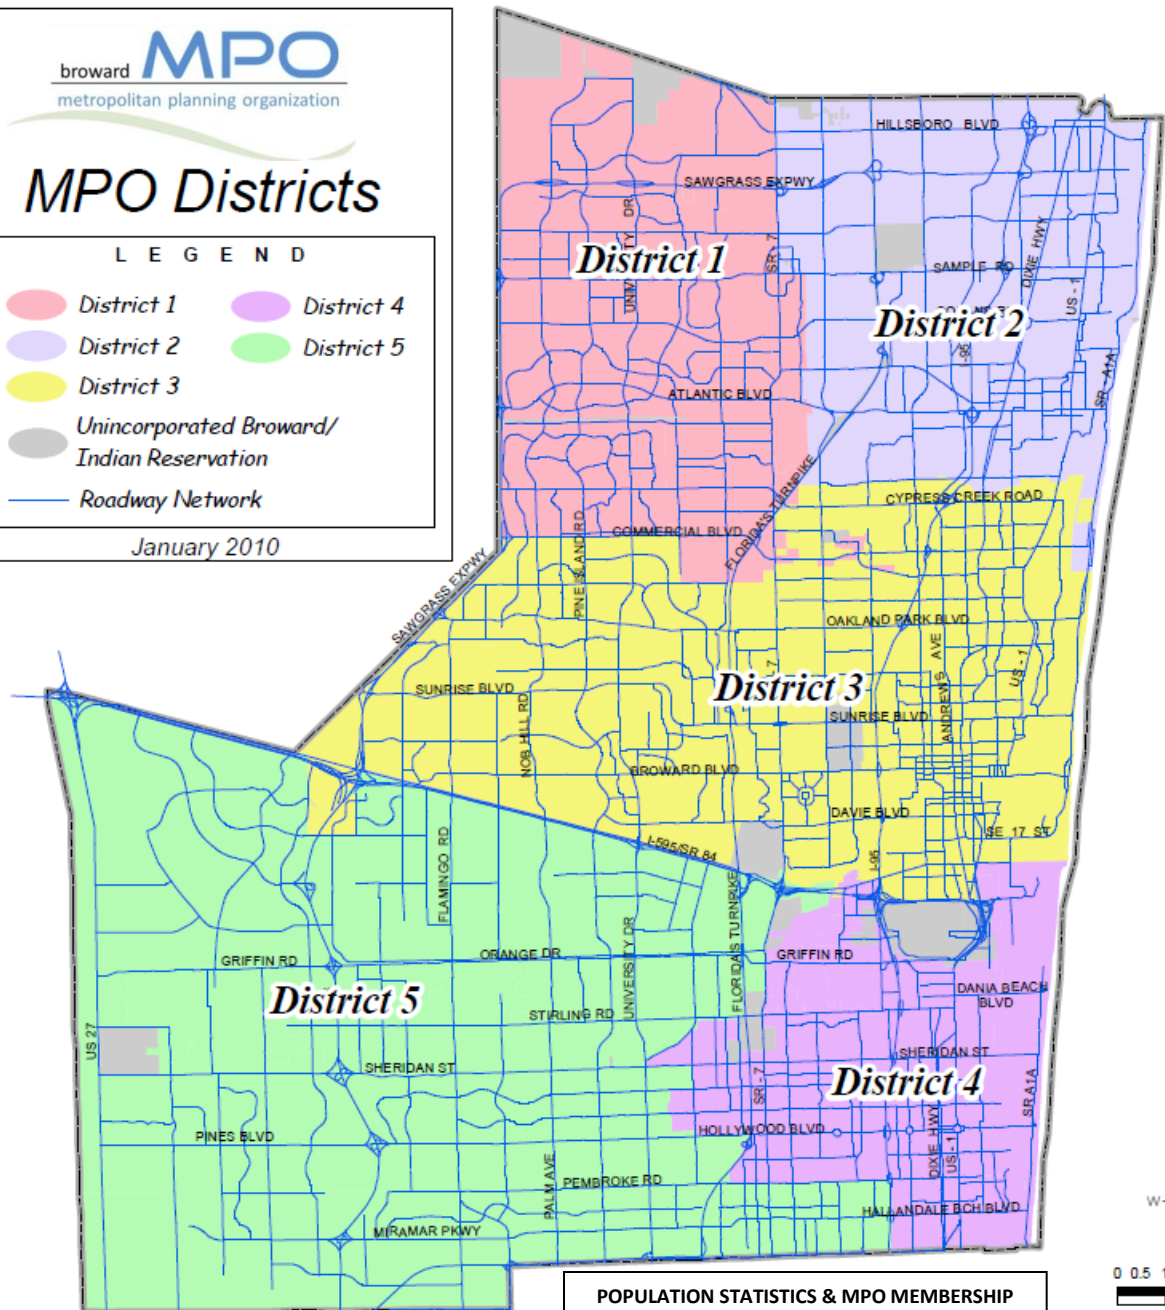

MPO Districts

LEGEND

- District 1
- District 2
- District 3
- District 5
- District 4
- District 5
- Unincorporated Broward/
Indian Reservation
- Roadway Network

January 2010

Updated: Dec. 2010

POPULATION STATISTICS & MPO MEMBERSHIP
Population figures – April 1, 2004 estimates

MPO Districts 2010.mxd

Cities denoted in **BLUE** are voting members for that district, cities denoted in **GREEN** are alternates for that district.

District 1: (2 Representatives)

Commissioner Larry Vignola (Coral Springs)
Commissioner Harry Dressler (Tamarac)
Margate, North Lauderdale, Parkland
Population = 303,973

District 2: (2 Representatives)

Vice Mayor George Brummer (Pompano Beach)
Commissioner Bill Ganz (Deerfield Beach)
Coconut Creek, Lighthouse Point, Lauderdale-By-The-Sea, Hillsboro Beach
Population = 240,288

S. Florida Regional Transportation Authority
Commissioner Kristin Jacobs

District 3: (5 Representatives)

Commissioner Charlotte Rodstrom (Fort Lauderdale)
Commissioner Bruce Roberts (Fort Lauderdale)
Mayor Richard J. Kaplan (Lauderhill)
Councilman Ron Jacobs (Plantation)
Commissioner Lawrence Sofield (Sunrise)
Lauderdale Lakes, Oakland Park, Wilton Manors, Sea Ranch Lakes, Lazy Lake
Population = 512,144