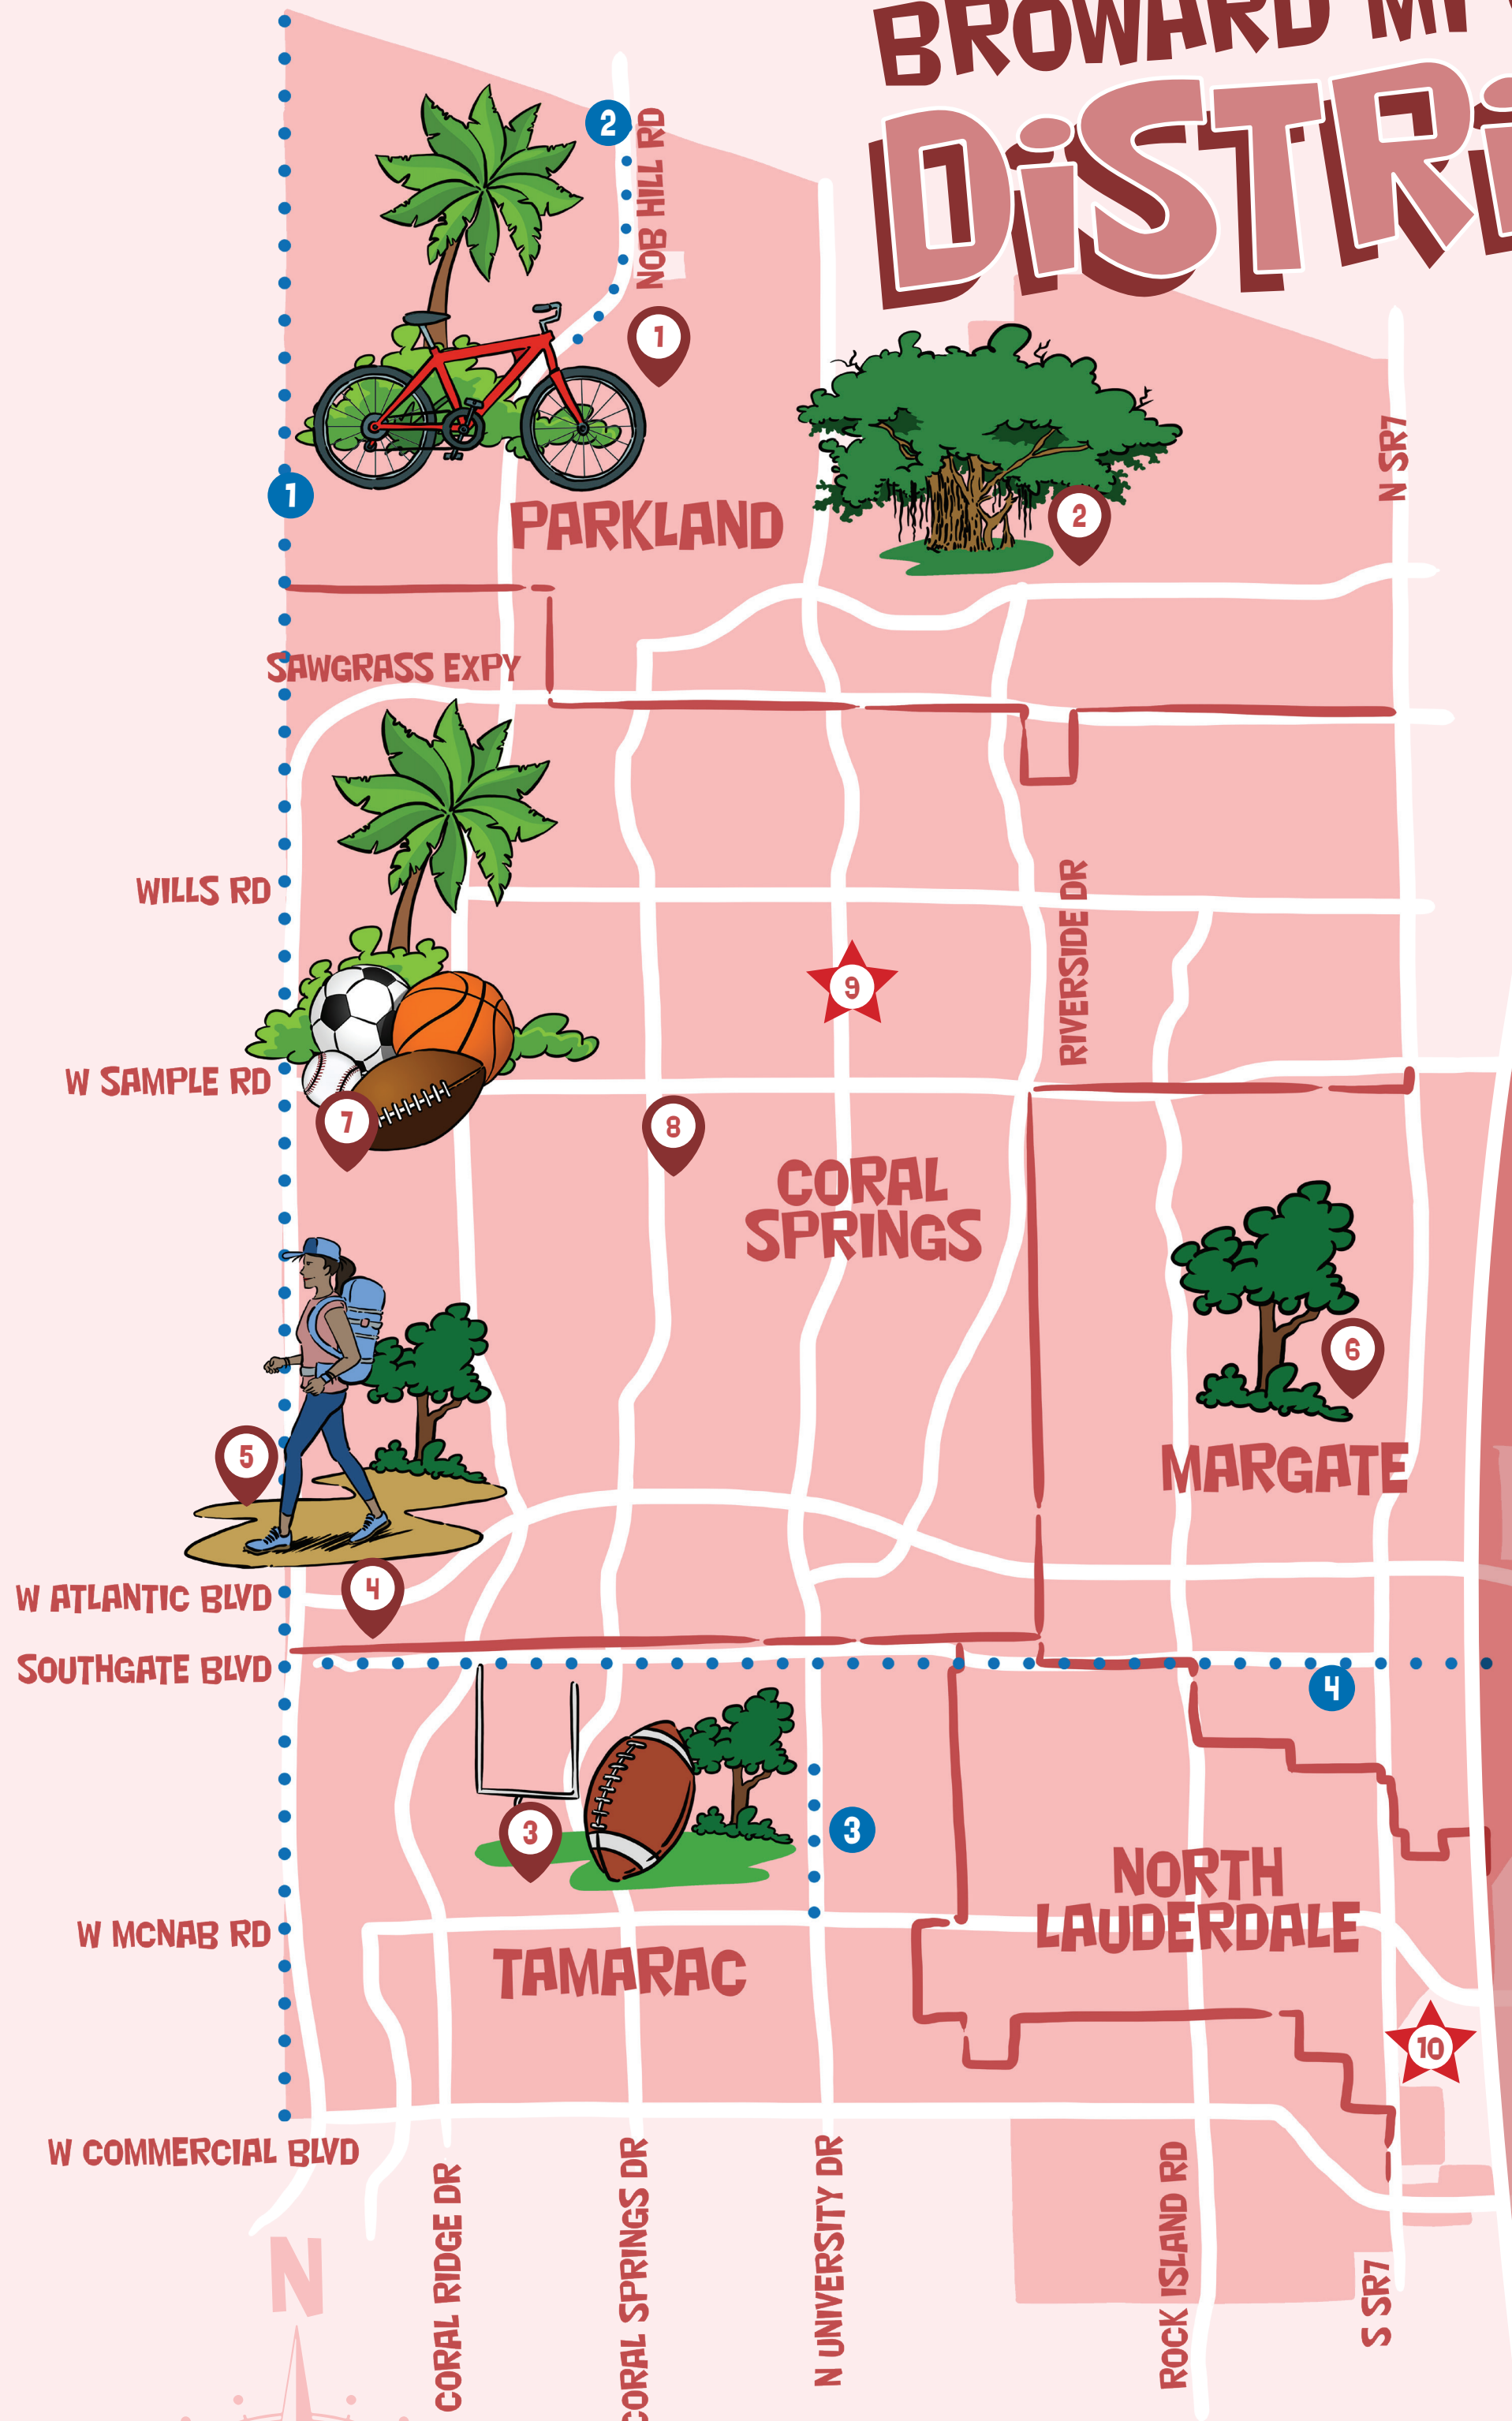

BROWARD MPO DISTRICT 1

1. Pine Trails Park
2. Liberty Park
3. Tamarac Sports Center
4. Tephford Park Playground
5. Atlantic Trail Entrance to Conservation Levee
6. Firefighters Park
7. Coral Springs Regional Park
8. Coral Springs Museum of Art
9. Jamba The Walk at Coral Springs
10. Flanigan's Seafood Bar and Grill

★ SPONSORS

  **BIKE/PED FACILITIES & GREEN-WAYS**

- 1 Conservation Levee greenway
- 2 Nob Hill Bike lanes
- 3 Bicycle facility University Dr.
- 4 Cypress Creek Green-way

..... BIKE/PED FACILITIES & GREEN-WAYS